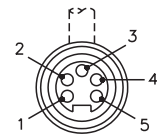

5-Wire *minifast*® Cordsets, Standard

- Right Angle Female Connectors
- NEMA 1, 3, 4, 6P and IEC IP 67 Protection
- 300 V, 9 A

Housing Style	Part Number	Cable	Features	Pinout
	WKM 50-*M	AWM PVC Yellow 5x18 AWG 105°C 7.3 mm OD Cable #RF50549-*M [†]	<i>flexlife</i> ®	1. BK 2. BU 3. GN/YE 4. BN 5. WH
	WKM 50-*M/S90	AWM PUR Yellow 5x18 AWG 105°C 7.3 mm OD Cable #RF50751-*M [†]	<i>Cut/Abrasion Immune</i>	
	WKM 50-*M/S1551	AWM PVC Yellow 5x18 AWG 105°C 7.3 mm OD Cable #RF50578-*M [†]	<i>Yellow conductor instead of Green/Yellow</i>	1. BK 2. BU 3. YE 4. BN 5. WH
	WKM 511-*M	AWM PVC Yellow 5x18 AWG 105°C 7.3 mm OD Cable #RF50521-*M [†]	<i>flexlife</i>	1. RD/WH 2. RD/BU 3. GN 4. RD/OG 5. RD/BK
	WKM 511-*M/S600	SJOOW CPE Yellow 5x18 AWG 105°C 9.2 mm OD Cable #RF50659-*M [†]	<i>Weld Flash Immune, Flame Immune</i>	

* Length in Meters. Standard cable lengths are 2, 4, 5, 6, 8 and 10 meters. Consult factory for other lengths.
Standard coupling nut material is nickel plated brass "WKM .."; "WK .." indicates nylon and "WKV .." indicates 316 stainless steel.
[†] See Section N for *reelfast*® cable information.